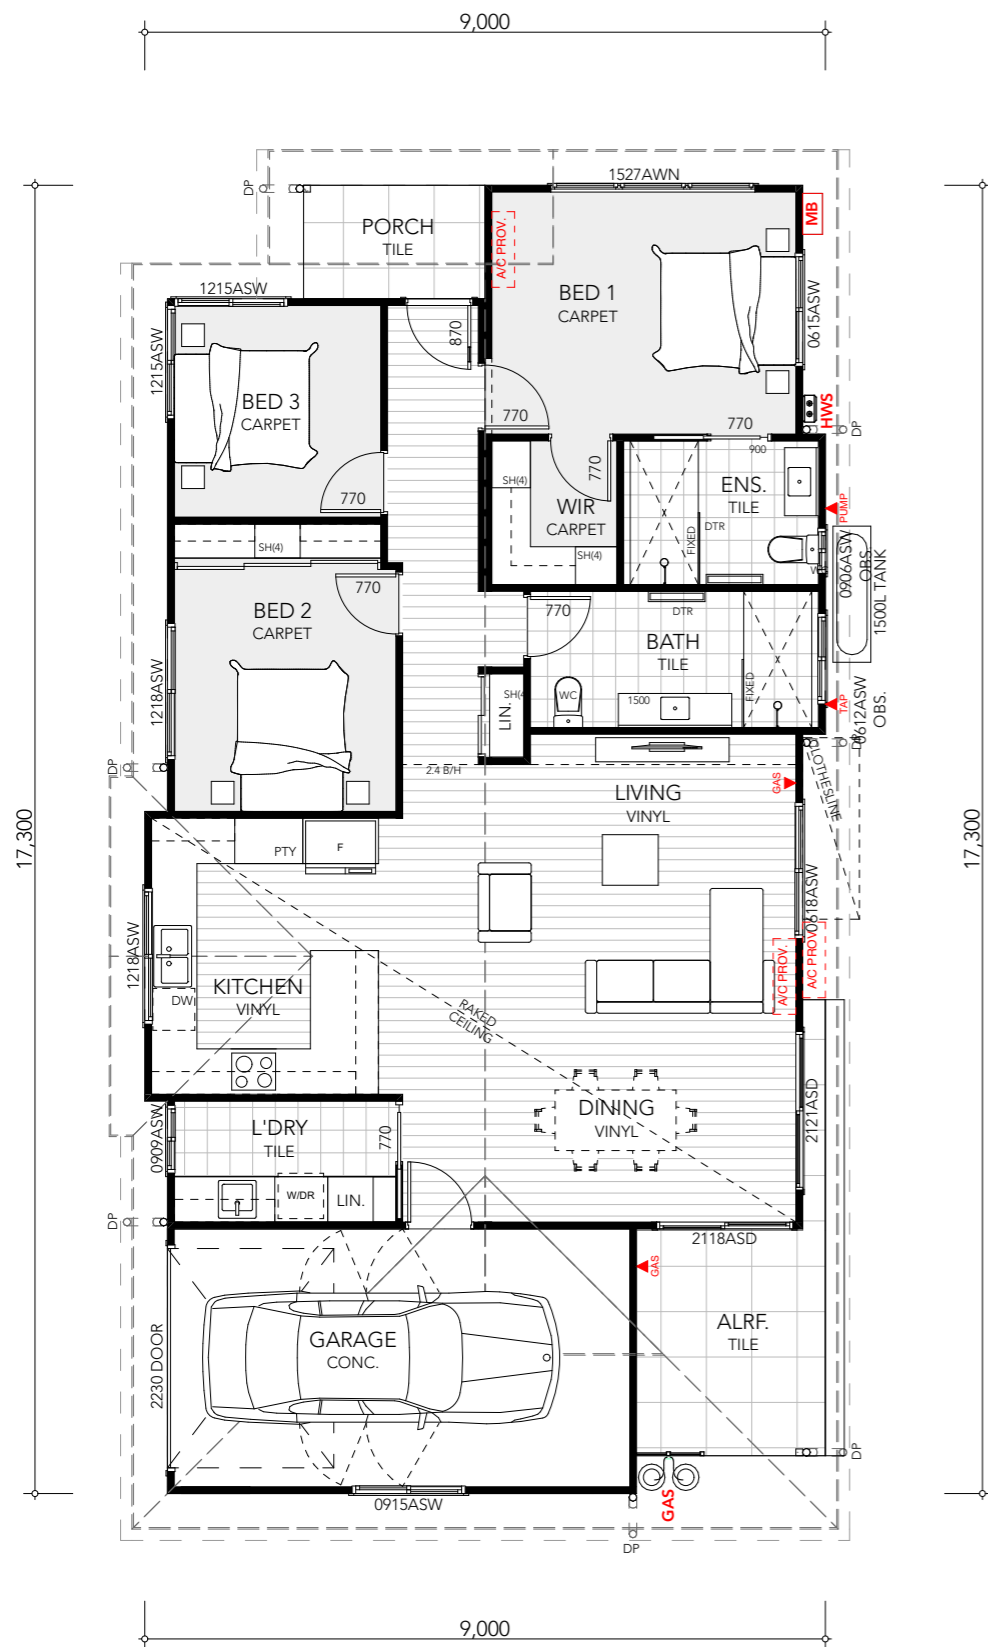

VALLEYCREST

LOT 76

Broadlands

BROADLANDS MUSWELLBROOK
9080 NEW ENGLAND HWY,
MUSWELLBROOK NSW
t 02 1800 951 185

www.broadlands.com.au