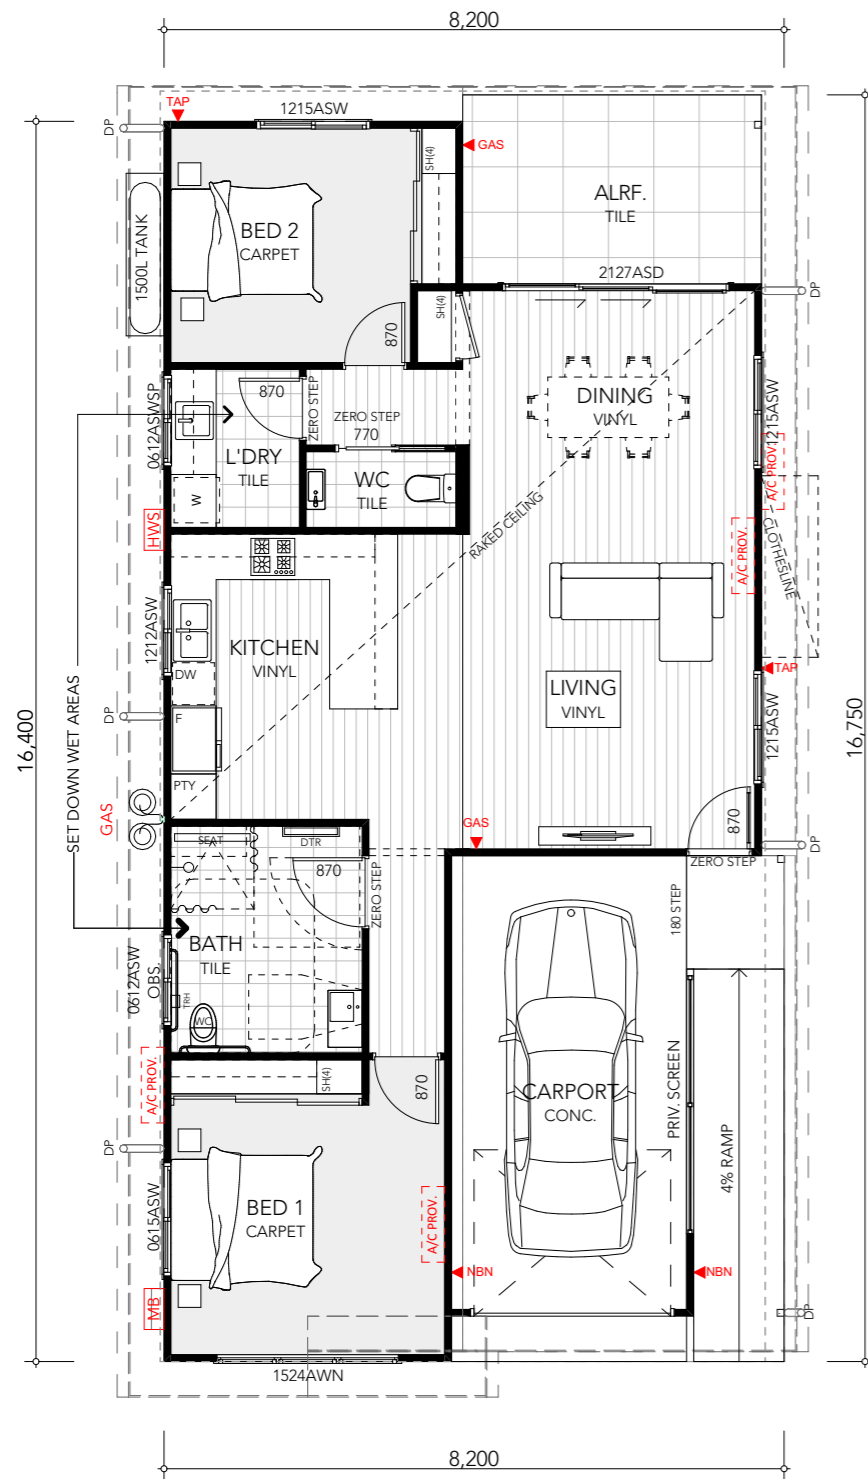

RIDGEVIEW

LOT 74

2 1 93

Broadlands

BROADLANDS MUSWELLBROOK
9080 NEW ENGLAND HWY,
MUSWELLBROOK NSW
t 02 1800 951 185

www.broadlands.com.au