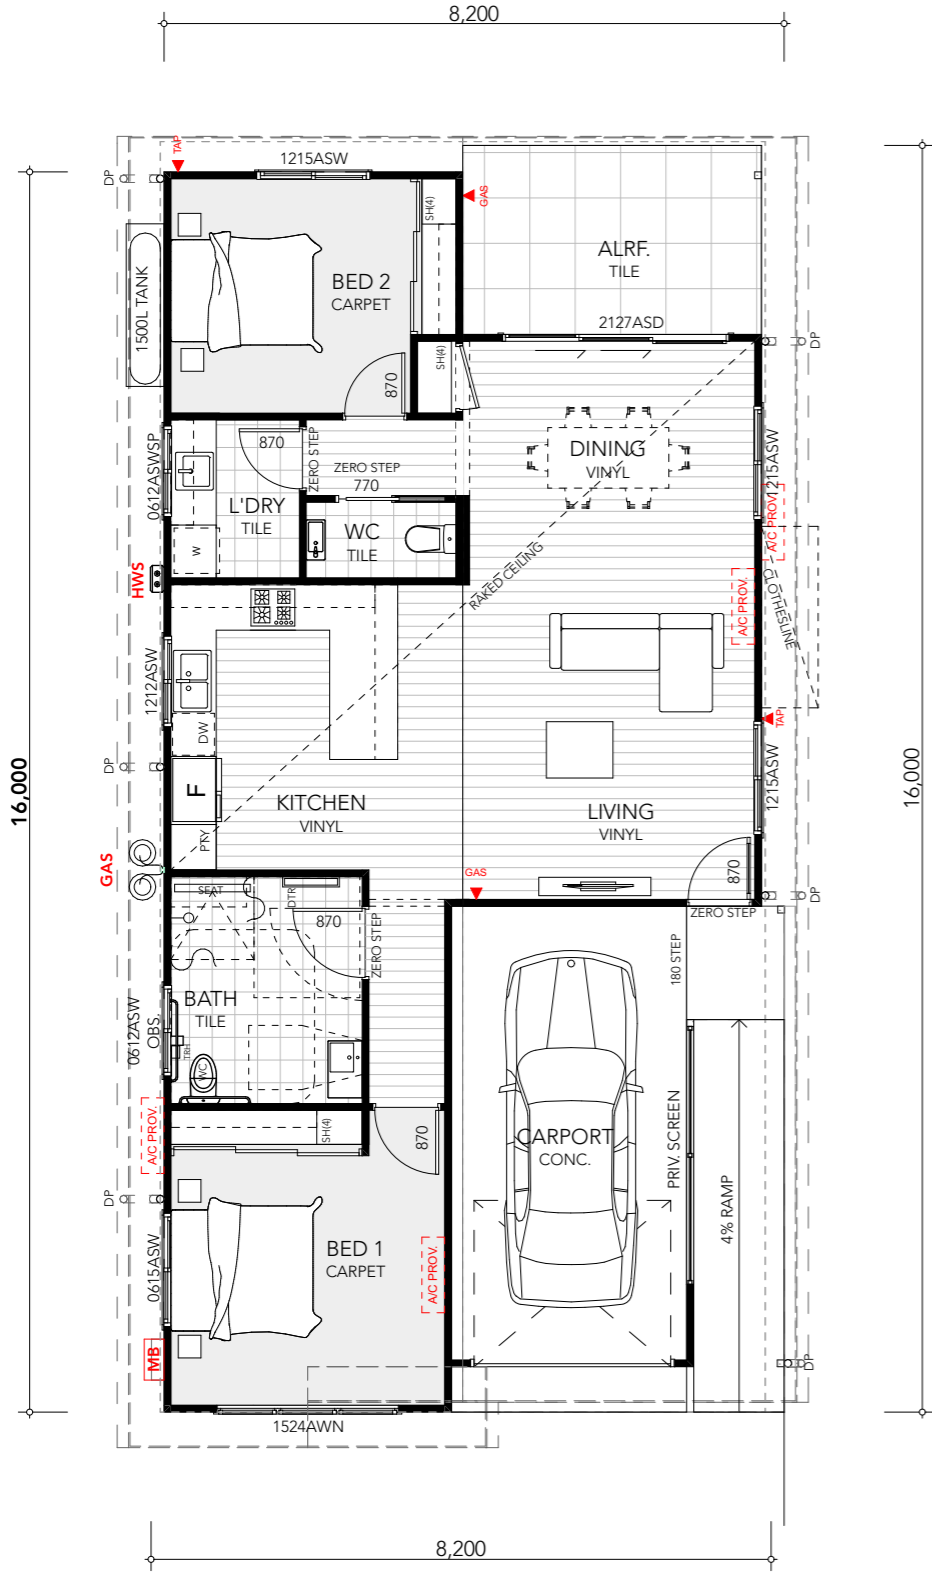

# RIDGEVIEW

LOT 58

**Broadlands**

**BROADLANDS MUSWELLBROOK**  
 9080 NEW ENGLAND HWY,  
 MUSWELLBROOK NSW  
 t 02 1800 951 185

[www.broadlands.com.au](http://www.broadlands.com.au)

This drawing reflects a design by Broadlands Muswellbrook and may not be reproduced, copied or redistributed without the written consent of Broadlands Muswellbrook. All publications are subject to Australian Copyright Laws. Refer written dimensions only. Please note that all images are artist impressions and are for illustrative purposes only. Actual finishes and specifications may vary.