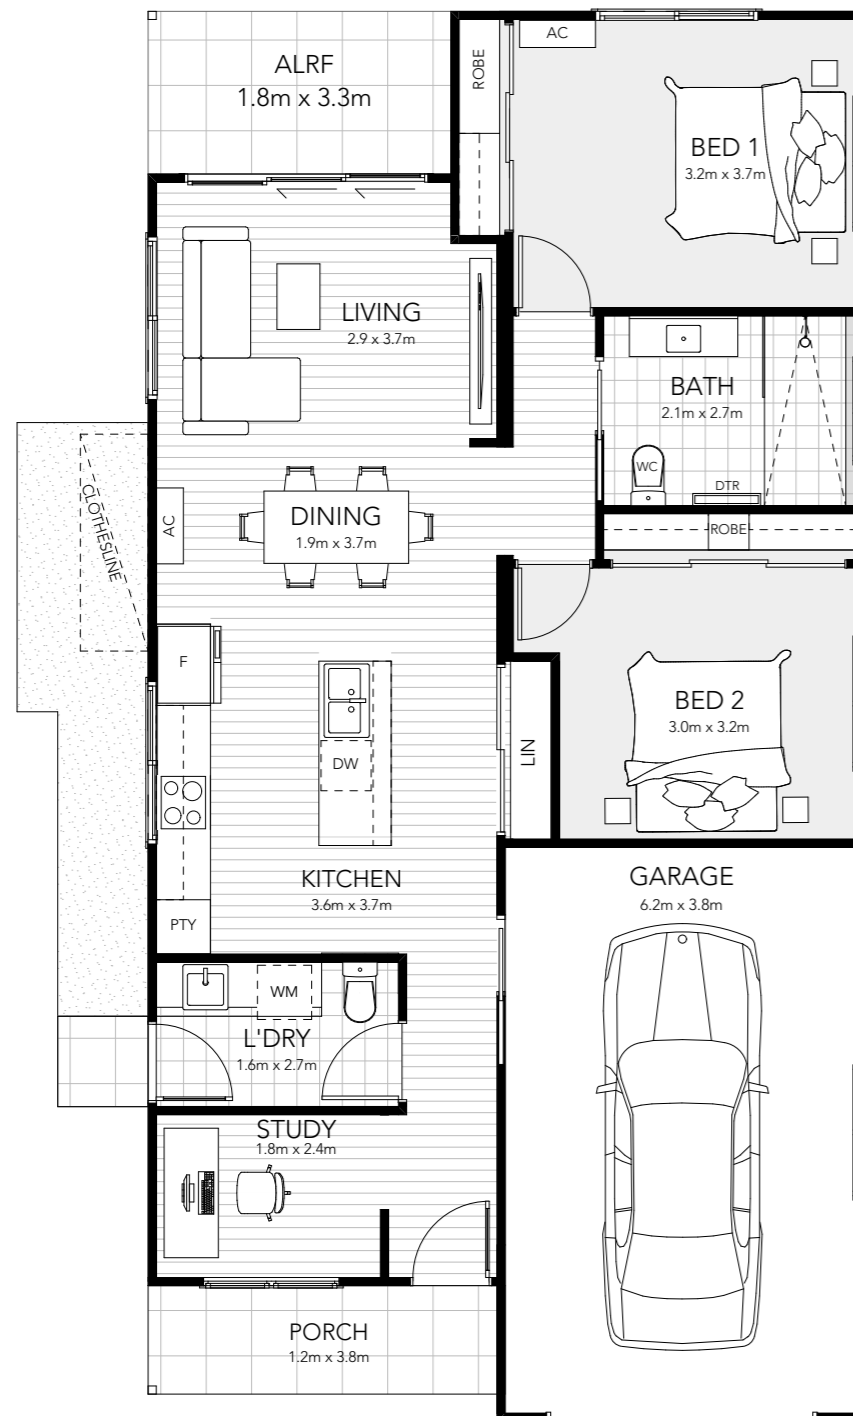

BROOKSIDE

LOT 57

2  1  86 

Broadlands

BROADLANDS MUSWELLBROOK
9080 NEW ENGLAND HWY,
MUSWELLBROOK NSW
t 02 1800 951 185

www.broadlands.com.au