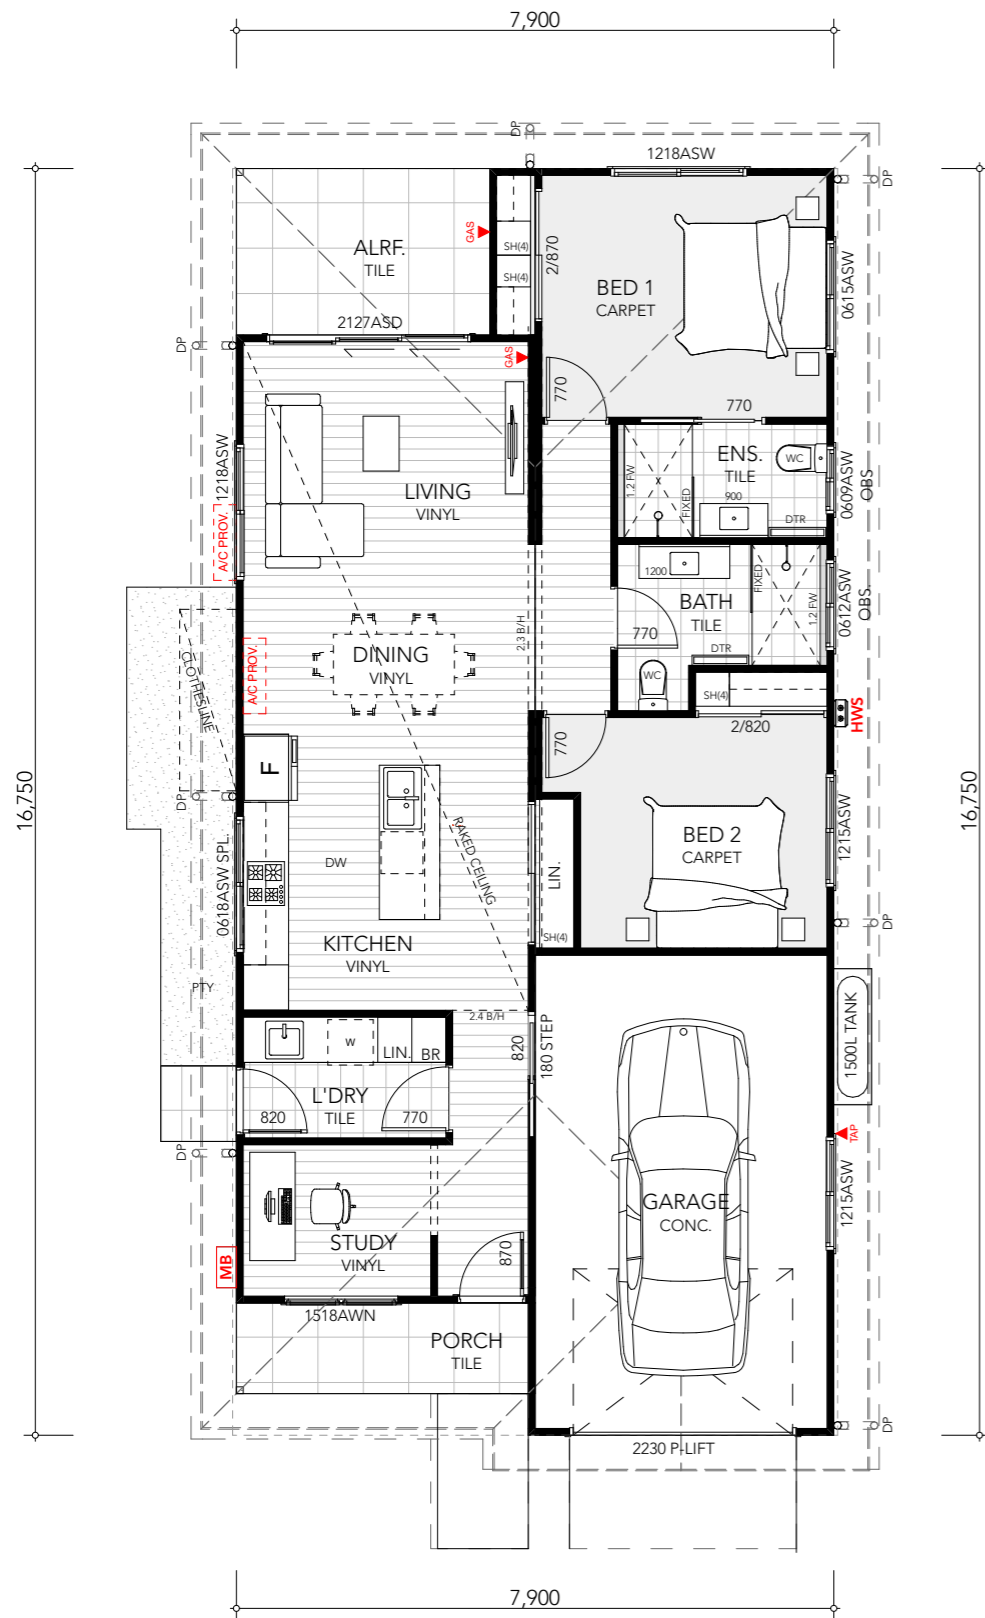

# BROOKSIDE

LOT 51

**Broadlands**

**BROADLANDS MUSWELLBROOK**  
 9080 NEW ENGLAND HWY,  
 MUSWELLBROOK NSW  
 t 02 1800 951 185

[www.broadlands.com.au](http://www.broadlands.com.au)