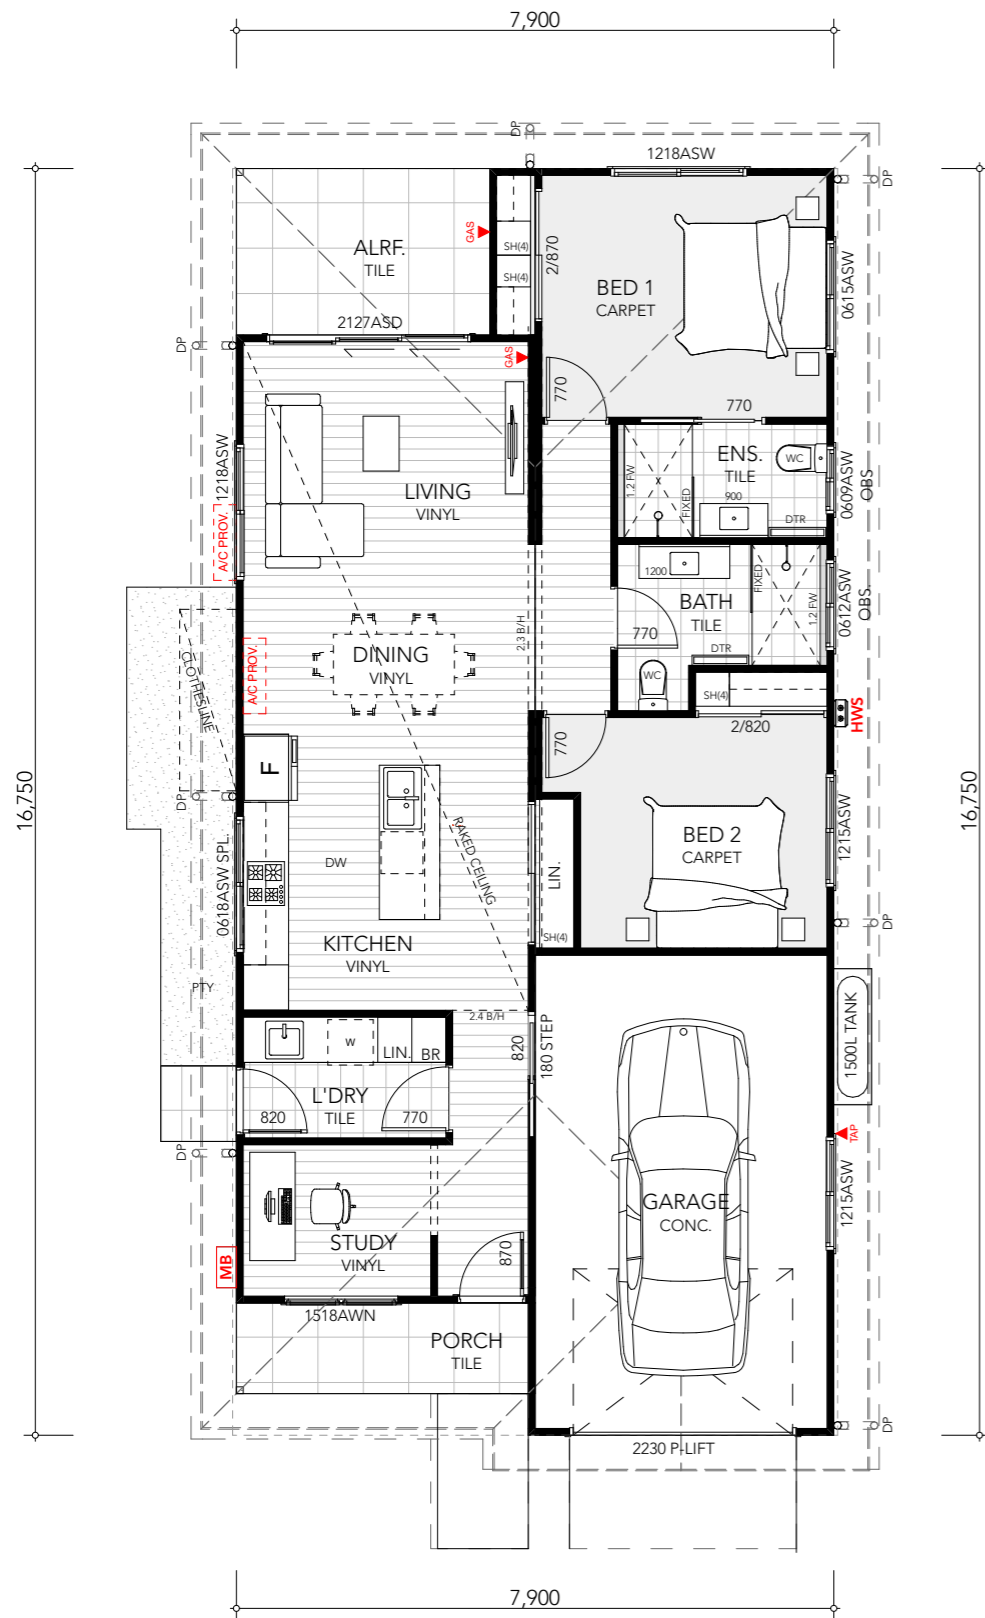

BROOKSIDE

LOT 49

Broadlands

BROADLANDS MUSWELLBROOK
 9080 NEW ENGLAND HWY,
 MUSWELLBROOK NSW
 t 02 1800 951 185

www.broadlands.com.au