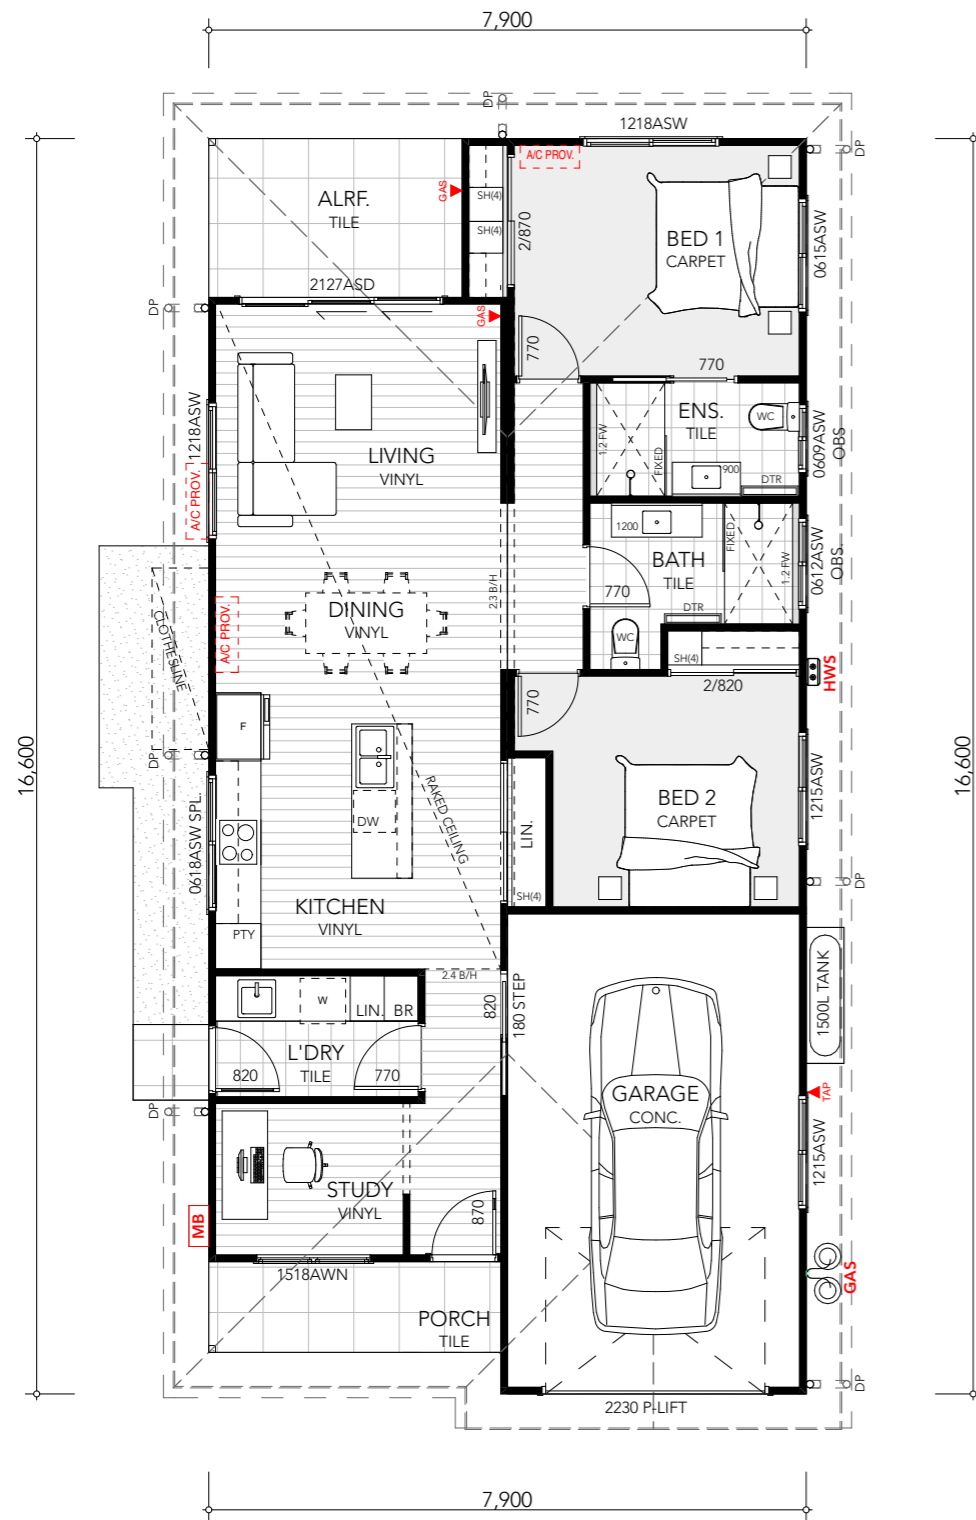

BROOKSIDE

LOT 38

Broadlands

BROADLANDS MUSWELLBROOK
 9080 NEW ENGLAND HWY,
 MUSWELLBROOK NSW
 t 02 1800 951 185

www.broadlands.com.au